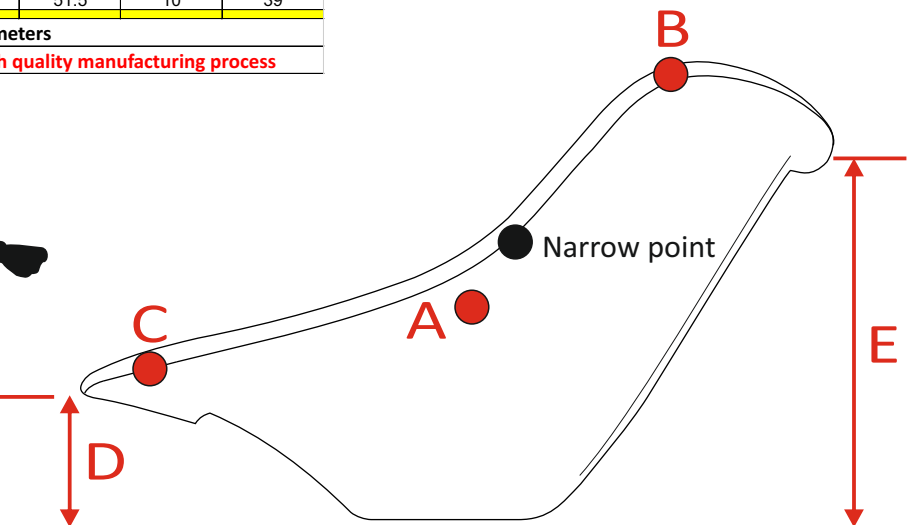

Kart Seat Dimensions 2021

SHAPE	SIZE	A	B	C	D	E
T11	*C	25	27	37.5	9.5	28
	XS	27	29.5	40.3	9.5	30
	XS WT	28.8	31.8	40.3	9.5	30
	Scd	29.5	31.5	42.5	10.5	28
	S	29.5	31.5	42.5	10	31
	*S HB	29.5	32	42.5	10.5	31.5
	*S WH	31	32	42.5	10.5	31.5
	S WT	30.2	32.8	42	10.5	30.3
	S XWT	30.2	36	42	10.5	30.3
	Harvey	30.7	33.9	43.8	10.5	31.7
	Manetti	31	34.5	44	10.5	31.5
	*Manetti VH	32.5	34.5	44.3	10.5	31.5
	*Manetti WT	31.5	35.4	44.3	10.5	31.5
	*Manetti XWT	31.5	36	44.3	10.5	31.5
	MS	32	34.5	45	9	33.5
	MS WT	32.1	35.8	44.5	9.5	33
	ML	32.5	36	46	10	33.5
	*ML VH	34.3	36	46	11	32.5
	ML WT	34	37.5	46	10.5	31.5
	L	35	37.5	45.5	10	32.5
XL	35.5	38.5	47	10	33.5	
XXL	38.5	40.5	50	10	33.5	
*T10 hand laminated	XXL	39	41	50.5	9	39
T14	Mini	24	24	33	8	25
	Ccd	26	26	36.5	9	27
	CL	27	27.5	37.5	9	29
	*XScd	28	28.5	38	9	30.5
T5	Ccd	25.5	25.5	37.5	8.5	26.5
	*C	25.5	27	37.5	7	31
	CL	26.5	28	38.8	8	28.5
	*XScd	27.5	29.5	40.5	6.5	32
T9.5	MS	31.5	33	46	10	32
	ML	33	34.3	47.5	10	31
	L	34.5	37	49	10	32
	XL	36	38	50.5	10	33
	Mini	20	19.5	33	4.5	23
T7	C	24.5	25.5	40	9	30
	XScd	25.5	25.5	40.5	9	32.5
	Scd	27.5	30	43.5	9	34.5
	S	28	30.5	44	9	37
	MScd	30	32	46	9	33.5
	MS	30	32	46.5	9	37.5
	ML	31	33	48	9	38
	L	32.5	36	48.5	9	39.5
	XL	34	37.5	50.5	9	40
	XXL	38	41	52	9.5	39
Plastic Rental	M	32.5	35	46	9.5	33
	XL	36	38.5	51	10	36
	XXL	40	41.5	51.5	10	39
	XL 1/4	35	37	51	10	37
	XXL 1/4	38	39.5	51.5	10	39

Please note:-
Dimension A is always taken from the place where the hard part of the hip bone contacts the seat and **not the narrowest point**. The narrow point does not reflect a dimension which is critical to fitting. The narrow point will vary from between 8 mm to 12 mm smaller than the critical dimension A.