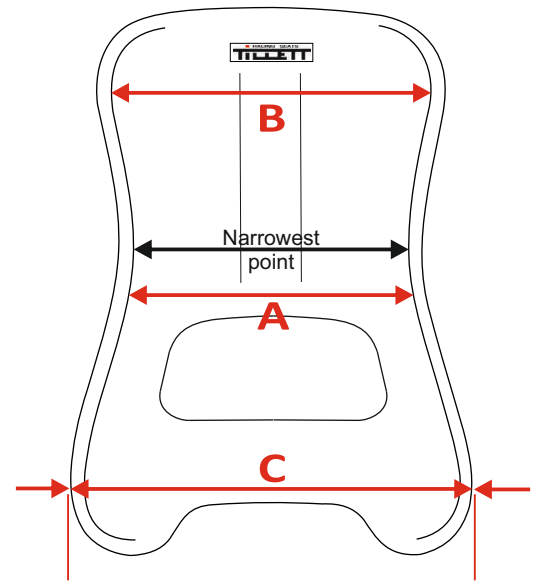

Kart Seat Dimensions 2021

SHAPE	SIZE	A	B	C	D	E
T11	*C	25	27	37.5	9.5	28
	XS	27	29.5	40.3	9.5	30
	XS WT	28.8	31.8	40.3	9.5	30
	Scd	29.5	31.5	42.5	10.5	28
	S	29.5	31.5	42.5	10	31
	*S HB	29.5	32	42.5	10.5	31.5
	*S WH	31	32	42.5	10.5	31.5
	S WT	30.2	32.8	42	10.5	30.3
	S XWT	30.2	36	42	10.5	30.3
	Harvey	30.7	33.9	43.8	10.5	31.7
	Manetti	31	34.5	44	10.5	31.5
	*Manetti VH	32.5	34.5	44.3	10.5	31.5
	*Manetti WT	31.5	35.4	44.3	10.5	31.5
	*Manetti XWT	31.5	36	44.3	10.5	31.5
	MS	32	34.5	45	9	33.5
	MS WT	32.1	35.8	44.5	9.5	33
	ML	32.5	36	46	10	33.5
	*ML VH	34.3	36	46	11	32.5
	ML WT	34	37.5	46	10.5	31.5
	L	35	37.5	45.5	10	32.5
XL	35.5	38.5	47	10	33.5	
XXL	38.5	40.5	50	10	33.5	
*T10 hand laminated	XXL	39	41	50.5	9	39
T14	Mini	24	24	33	8	25
	Ccd	26	26	36.5	9	27
	CL	27	27.5	37.5	9	29
	*XScd	28	28.5	38	9	30.5
T5	Ccd	25.5	25.5	37.5	8.5	26.5
	*C	25.5	27	37.5	7	31
	CL	26.5	28	38.8	8	28.5
	*XScd	27.5	29.5	40.5	6.5	32
T9.5	MS	31.5	33	46	10	32
	ML	33	34.3	47.5	10	31
	L	34.5	37	49	10	32
	XL	36	38	50.5	10	33
	Mini	20	19.5	33	4.5	23
T7	C	24.5	25.5	40	9	30
	XScd	25.5	25.5	40.5	9	32.5
	Scd	27.5	30	43.5	9	34.5
	S	28	30.5	44	9	37
	MScd	30	32	46	9	33.5
	MS	30	32	46.5	9	37.5
	ML	31	33	48	9	38
	L	32.5	36	48.5	9	39.5
	XL	34	37.5	50.5	9	40
	XXL	38	41	52	9.5	39
Plastic Rental	M	32.5	35	46	9.5	33
	XL	36	38.5	51	10	36
	XXL	40	41.5	51.5	10	39
	XL 1/4	35	37	51	10	37
	XXL 1/4	38	39.5	51.5	10	39

Please note:-
Dimension A is always taken from the place where the hard part of the hip bone contacts the seat and **not the narrowest point**. The narrow point does not reflect a dimension which is critical to fitting. The narrow point will vary from between 8 mm to 12 mm smaller than the critical dimension A.