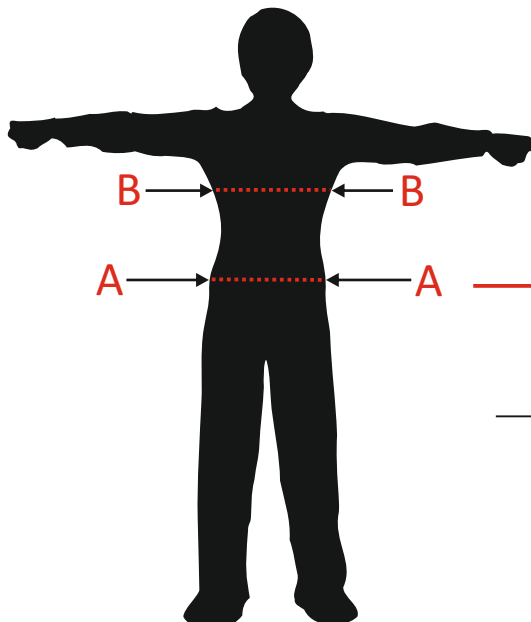

Kart Seat Dimensions 2021

SHAPE	SIZE	A	B	C	D	E
T11	*C	25	27	37.5	9.5	28
	XS	27	29.5	40.3	9.5	30
	XS WT	28.8	31.8	40.3	9.5	30
	Scd	29.5	31.5	42.5	10.5	28
	S	29.5	31.5	42.5	10	31
	*S HB	29.5	32	42.5	10.5	31.5
	*S WH	31	32	42.5	10.5	31.5
	S WT	30.2	32.8	42	10.5	30.3
	S XWT	30.2	36	42	10.5	30.3
	Harvey	30.7	33.9	43.8	10.5	31.7
	Manetti	31	34.5	44	10.5	31.5
	*Manetti VH	32.5	34.5	44.3	10.5	31.5
	*Manetti WT	31.5	35.4	44.3	10.5	31.5
	*Manetti XWT	31.5	36	44.3	10.5	31.5
	MS	32	34.5	45	9	33.5
	MS WT	32.1	35.8	44.5	9.5	33
	ML	32.5	36	46	10	33.5
	*ML VH	34.3	36	46	11	32.5
	ML WT	34	37.5	46	10.5	31.5
	L	35	37.5	45.5	10	32.5
XL	35.5	38.5	47	10	33.5	
XXL	38.5	40.5	50	10	33.5	
*T10 hand laminated	XXL	39	41	50.5	9	39
T14	Mini	24	24	33	8	25
	Ccd	26	26	36.5	9	27
	CL	27	27.5	37.5	9	29
	*XScd	28	28.5	38	9	30.5
T5	Ccd	25.5	25.5	37.5	8.5	26.5
	*C	25.5	27	37.5	7	31
	CL	26.5	28	38.8	8	28.5
	*XScd	27.5	29.5	40.5	6.5	32
T9.5	MS	31.5	33	46	10	32
	ML	33	34.3	47.5	10	31
	L	34.5	37	49	10	32
	XL	36	38	50.5	10	33
	Mini	20	19.5	33	4.5	23
T7	C	24.5	25.5	40	9	30
	XScd	25.5	25.5	40.5	9	32.5
	Scd	27.5	30	43.5	9	34.5
	S	28	30.5	44	9	37
	MScd	30	32	46	9	33.5
	MS	30	32	46.5	9	37.5
	ML	31	33	48	9	38
	L	32.5	36	48.5	9	39.5
	XL	34	37.5	50.5	9	40
	XXL	38	41	52	9.5	39
Plastic Rental	M	32.5	35	46	9.5	33
	XL	36	38.5	51	10	36
	XXL	40	41.5	51.5	10	39
	XL 1/4	35	37	51	10	37
	XXL 1/4	38	39.5	51.5	10	39

Please note:-
Dimension A is always taken from the place where the hard part of the hip bone contacts the seat and **not the narrowest point**. The narrow point does not reflect a dimension which is critical to fitting. The narrow point will vary from between 8 mm to 12 mm smaller than the critical dimension A.